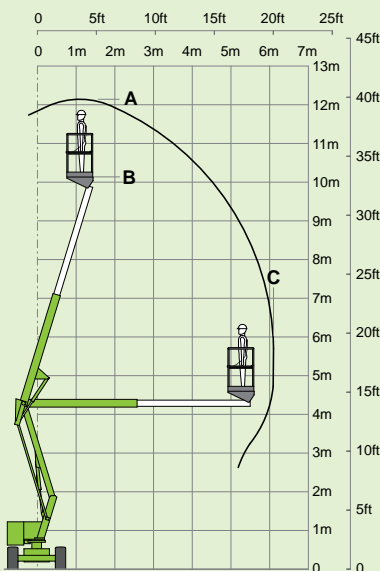

niftylift

HR12 4x4

(A) 12.2m
40ft

(B) 10.2m
33ft 6in

(C) 6.1m
20ft

200kg
440lbs

1.1m x 0.65m
3ft 7in x 2ft 2in

(D) 1.95m
6ft 5in

(F) 1.6m
5ft 3in

(J) 4.1m
13ft 5in

3.7km/h
2.2mph

3.4m
11ft 2in

30%
17°

3470kg
7650lbs

niftylift

Chalkdell Drive, Shenley Wood,
Milton Keynes, MK5 6GF
England, United Kingdom
+44 (0)1908 223456
sales@niftylift.com
www.niftylift.com