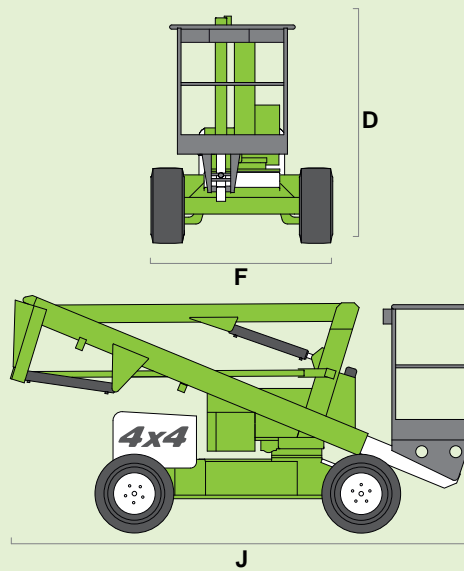

niftylift

HR12 4x4

(A) 12.2m
40ft

(B) 10.2m
33ft 6in

(C) 6.1m
20ft

200kg
440lbs

1.1m x 0.65m
3ft 7in x 2ft 2in

(D) 1.95m
6ft 5in

(F) 1.6m
5ft 3in

(J) 4.1m
13ft 5in

3.7km/h
2.2mph

3.4m
11ft 2in

30%
17°

3470kg
7650lbs

niftylift

Chalkdell Drive, Shenley Wood,
Milton Keynes, MK5 6GF
England, United Kingdom
+44 (0)1908 223456
sales@niftylift.com
www.niftylift.com